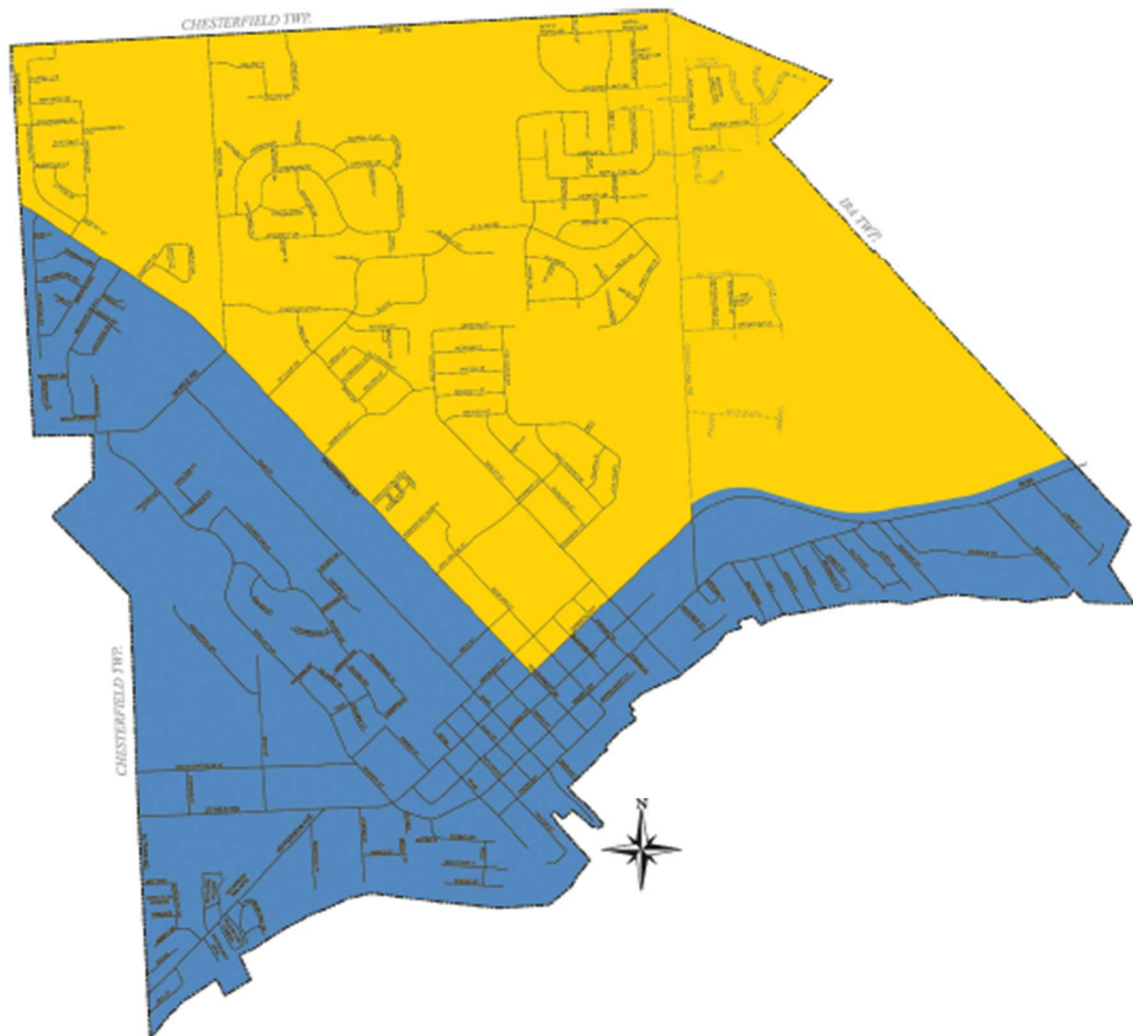

# Recycling Schedule

**NOTE:** *There will be no changes to your CURRENT recycling date.*

*\*This map applies to recycling collection only. All trash and yard waste will continue to be collected weekly.*

**Use the MAP and SCHEDULE to determine your recycle week for each month.**

1. Determine if your residence is located in the yellow or blue section of map.
2. Correlate your location's color with the color of each Wednesday on the monthly schedule.
3. Place your recycle cart at the curb on the Wednesday designated on the schedule.

March '22						
S	M	T	W	T	F	S
		1	2	3	4	5
6	7	8	9	10	11	12
13	14	15	16	17	18	19
20	21	22	23	24	25	26
27	28	29	30	31		

April '22						
S	M	T	W	T	F	S
				1	2	
3	4	5	6	7	8	9
10	11	12	13	14	15	16
17	18	19	20	21	22	23
24	25	26	27	28	29	30

May '22						
S	M	T	W	T	F	S
1	2	3	4	5	6	7
8	9	10	11	12	13	14
15	16	17	18	19	20	21
22	23	24	25	26	27	28
29	30	31				

June '22						
S	M	T	W	T	F	S
			1	2	3	4
5	6	7	8	9	10	11
12	13	14	15	16	17	18
19	20	21	22	23	24	25
26	27	28	29	30		